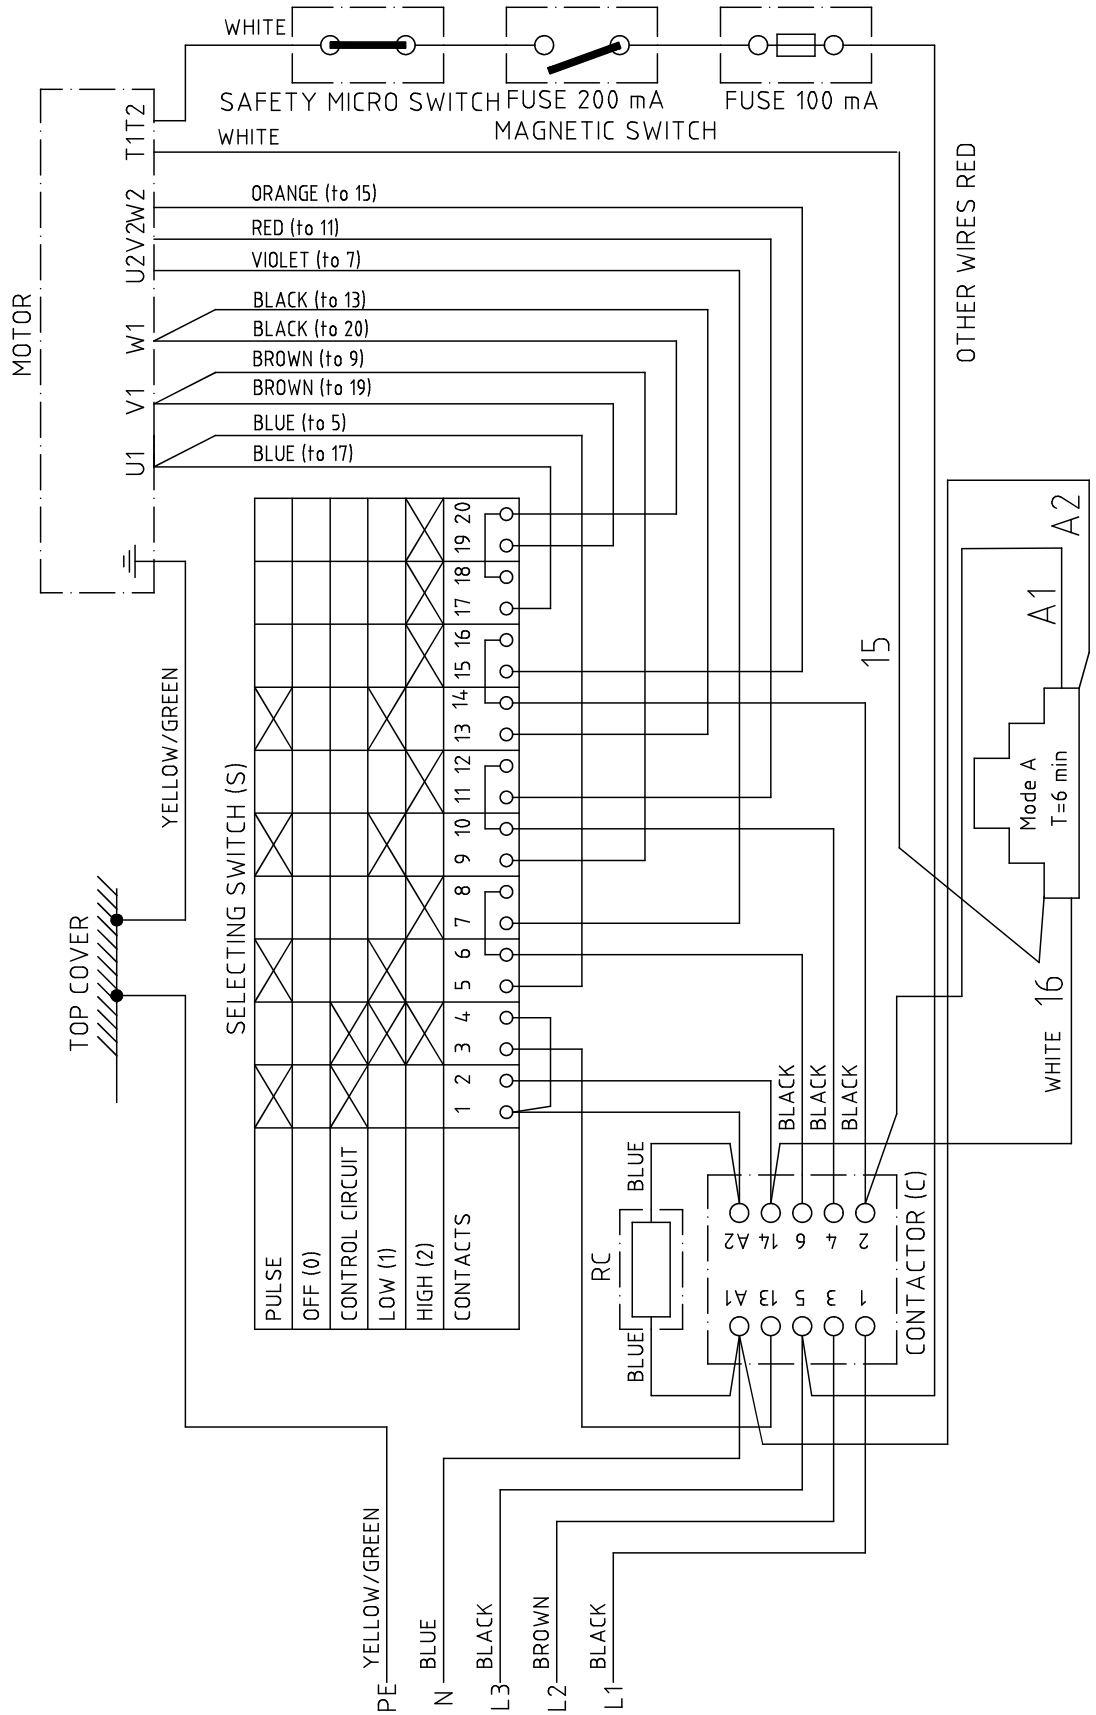

VCM-42, VCB-62, 208-440V 3 50/60HZ WITHOUT NEUTRAL WIRE FOR LEROY SOMER MOTORS

HALLDE

VCM-42, VCB-62
208-440 3 50/60 W/O NEUTRAL WIRE

Appr. JSt Date 20100205
Drawing no. 21017 C

VCM-42, VCB-62 380-440V 3 50/60HZ WITH NEUTRAL WIRE FOR LEROY SOMER MOTORS

HALLDE

VCM-42, VCB-62
380-440 3 50/60 W. NEUTRAL WIRE

Appr. JSt

Date 20100205

Drawing no.

21015C