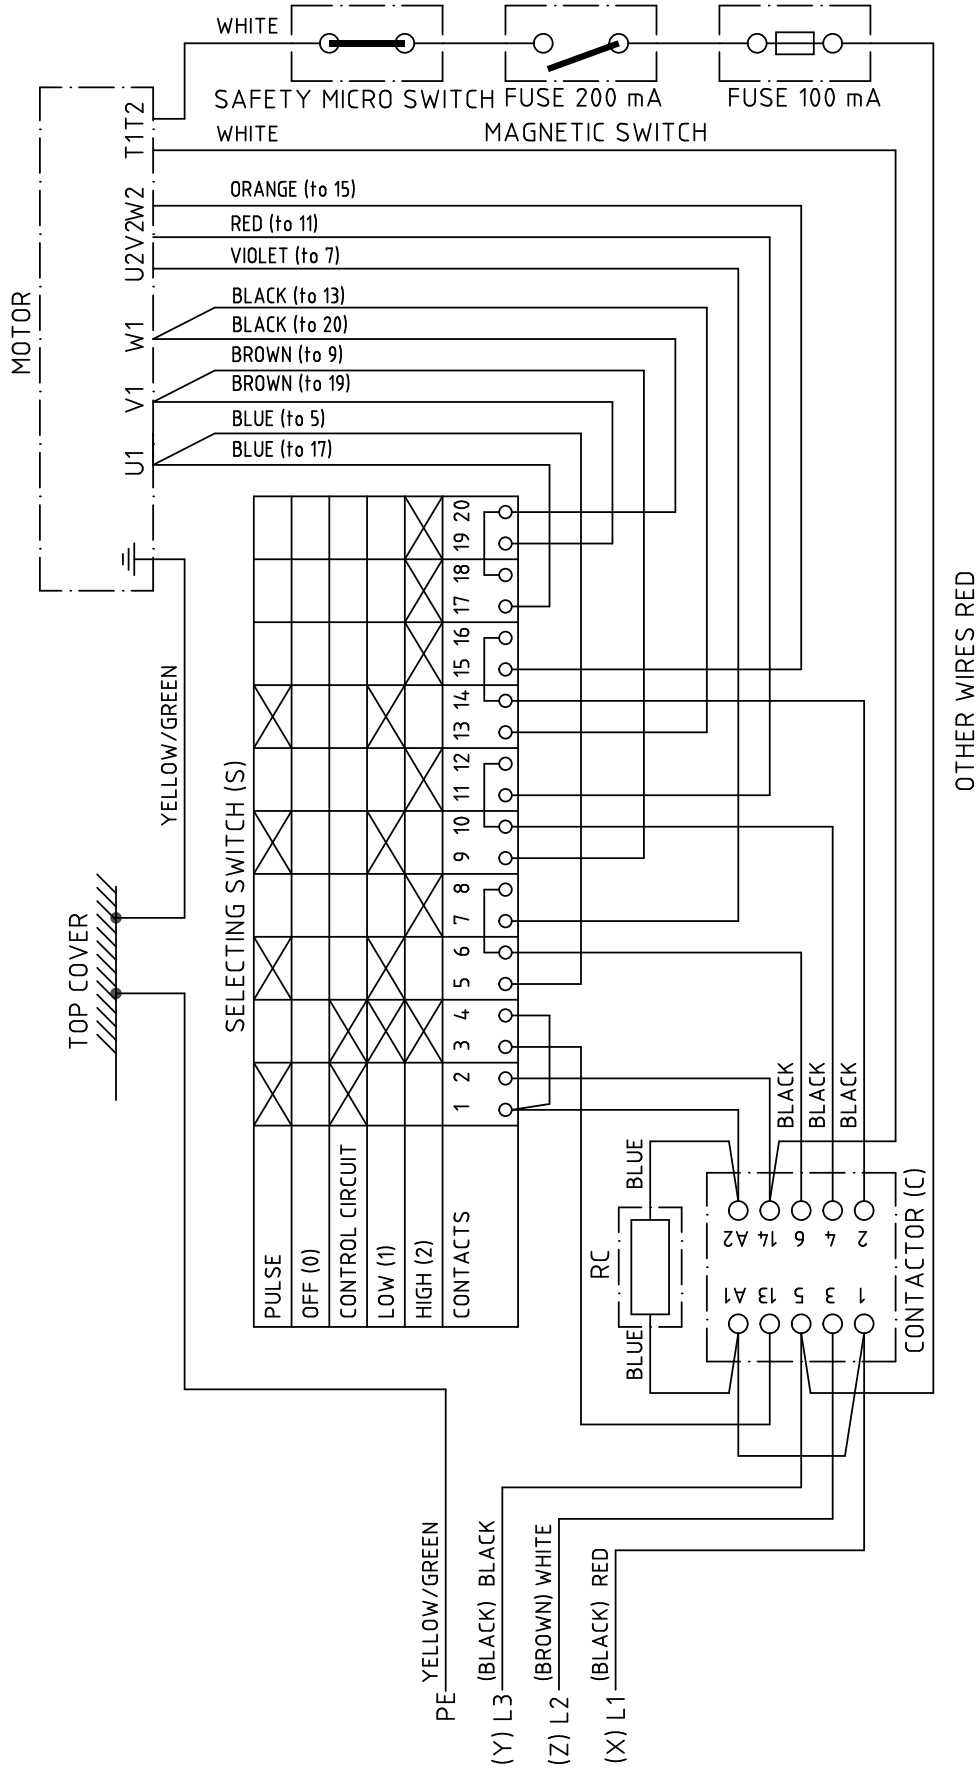

VCM-42, VCB-62, 208-440V 3 50/60HZ WITHOUT NEUTRAL WIRE FOR LEROY SOMER MOTORS

HALLDE

VCM-42, VCB-62
208-440 3 50/60 W/O NEUTRAL WIRE

Appr. JSt Date 20100205
Drawing no. 21017 C

VCM-42, VCB-62 380-440V 3 50/60HZ WITH NEUTRAL WIRE FOR LEROY SOMER MOTORS

HALLDE

VCM-42, VCB-62
380-440 3 50/60 W. NEUTRAL WIRE

Appr. JSt

Date 20100205

Drawing no.

21015C